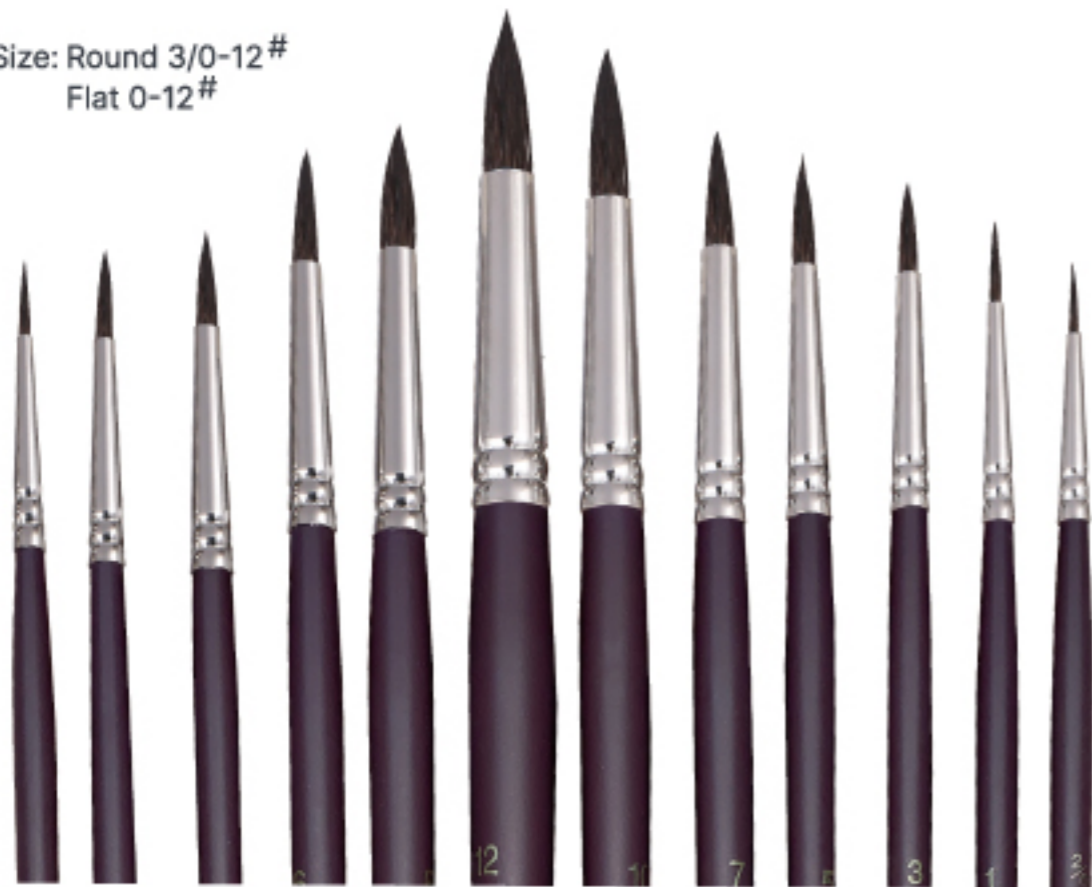

QL5019 SERIES

- Blue Squirrel Hair
- Silver Brass Ferrule
- Purple Wooden Handle with Double Tips

Water absorption ●●●●●
Gather ●●●●●
Firmness ●●○○○

Size: Round 3/0-12#
Flat 0-12#