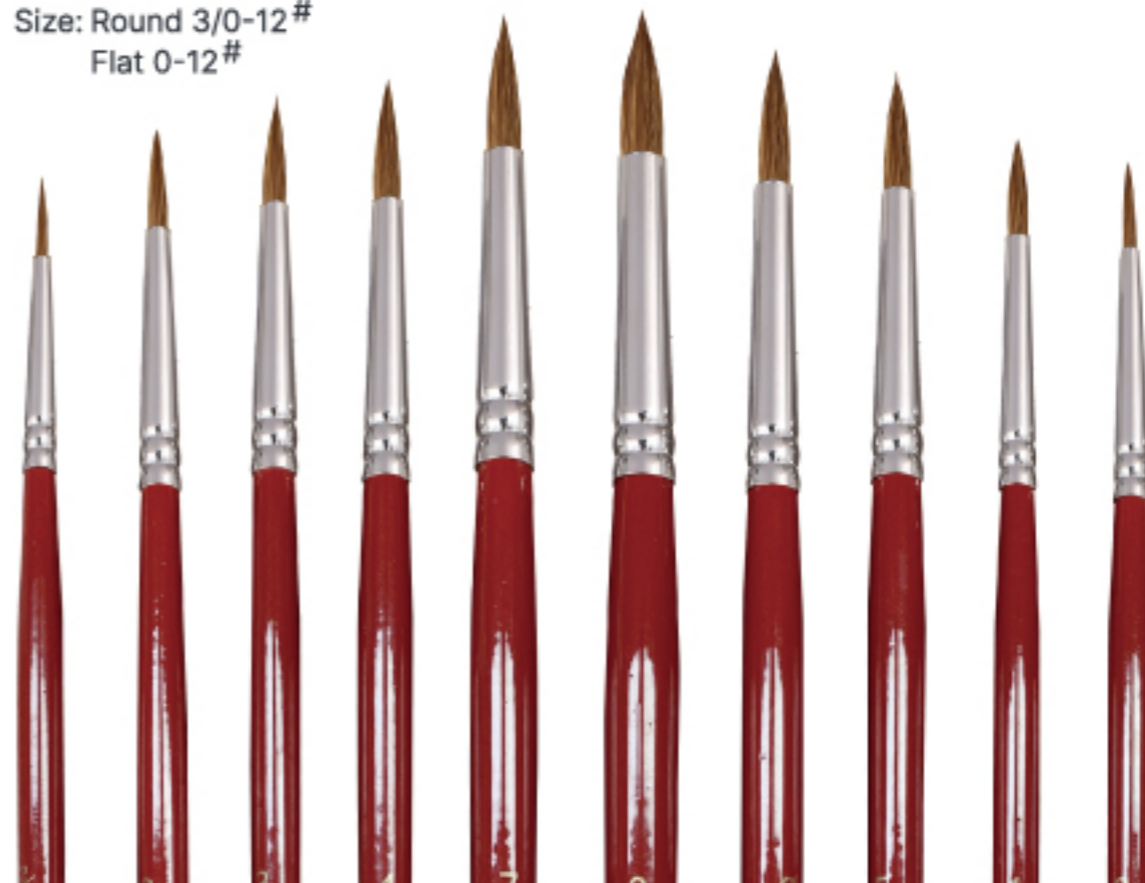

SB5020 SERIES

- Sable Hair
- Silver Brass Ferrule
- Long Red Wooden Handle

Water absorption ●●●○○
Gather ●●●●●
Firmness ●●●●○

Size: Round 3/0-12#
Flat 0-12#