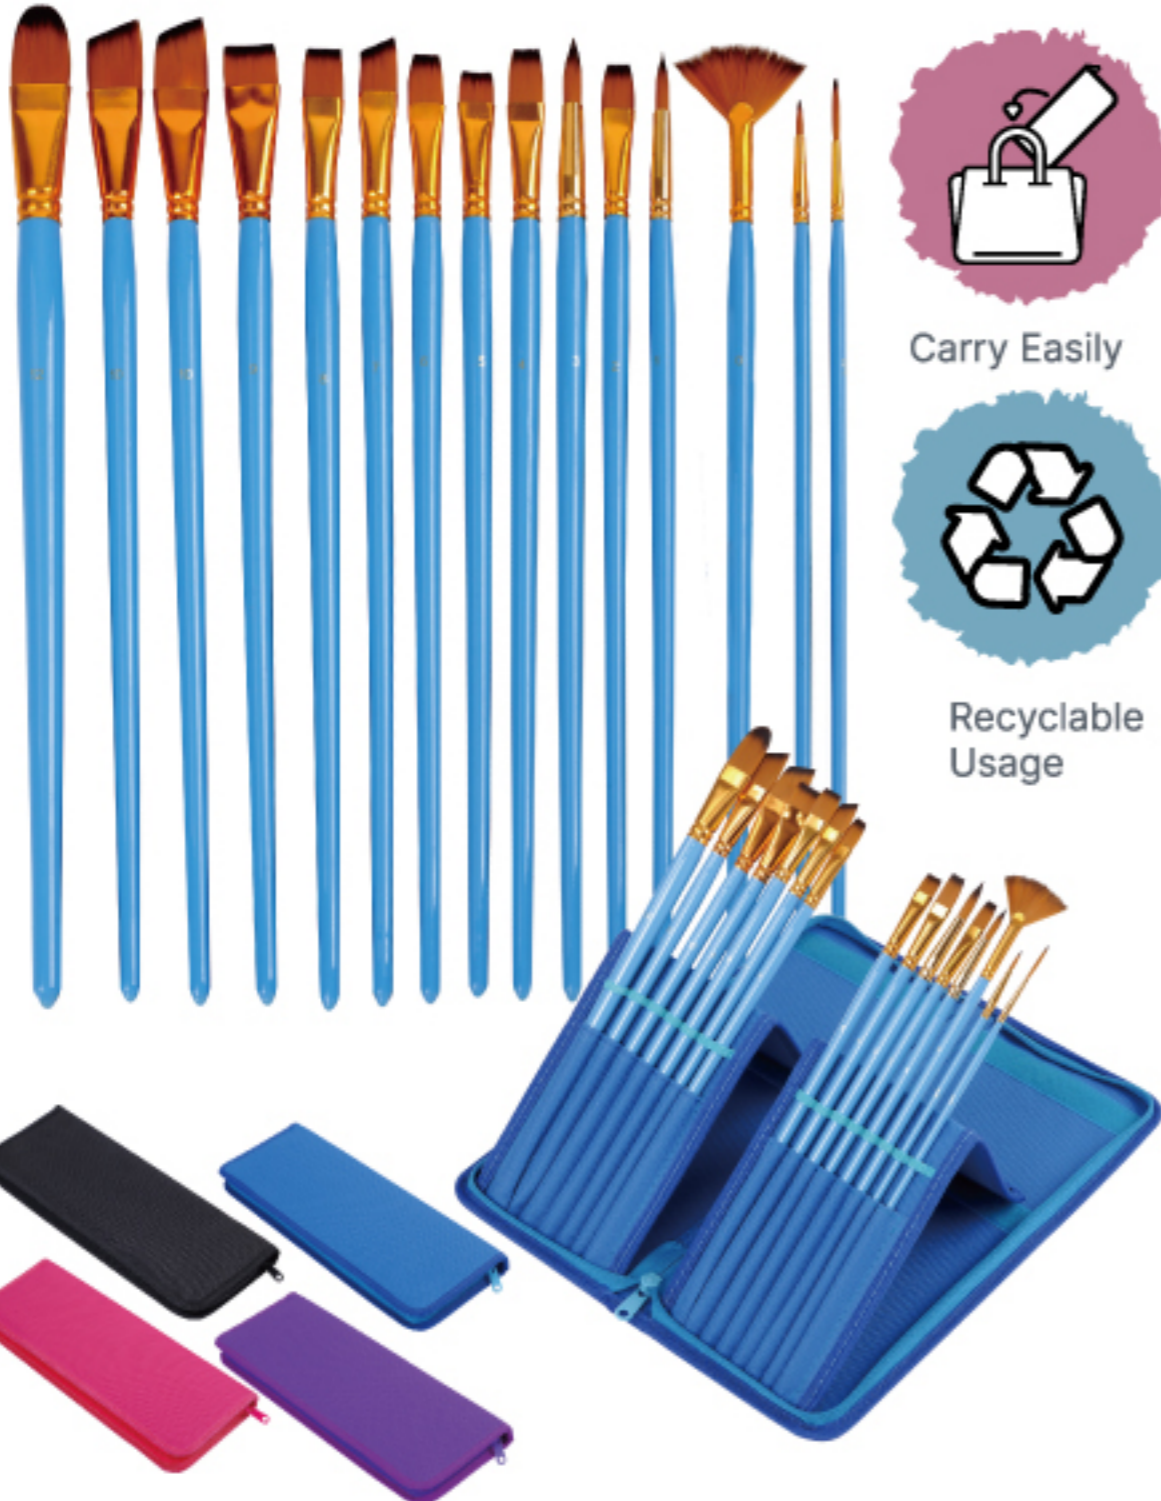

1728 SERIES

- o Synthetic Hair
- o Wooden Handle with Canvas Bag

Carry Easily

Recyclable Usage