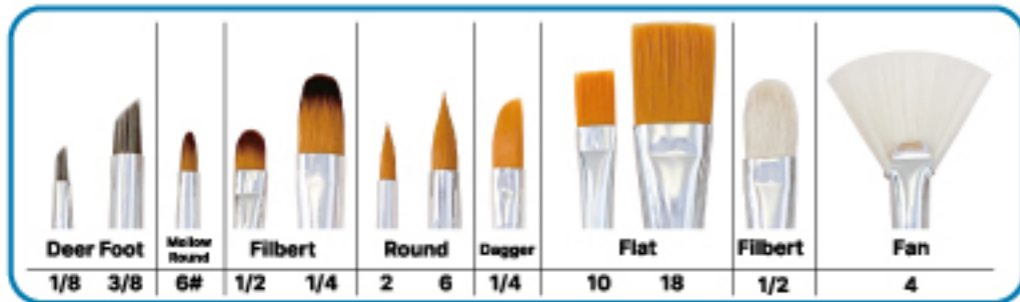

Bicolor Synthetic Mongoose Hair

Media: Acrylic/Watercolor
Ferrule: Pearl Nickle Plated Brass Ferrule
Handle: Short Easy Grip Comfortable Touch Wooden Handle

"Black Smoky" value pack designed for customers who would like to choose inexpensive brush set. Good resilience bicolor synthetic with black aluminum ferrule and short handle. Best for acrylic painting.

Bicolor Synthetic Hair

Media: Face and Nail Paint/Acrylic /Watercolor/Gouache/Tempera
Ferrule: Black Aluminum Ferrule
Handle: Short Handle

5053

Synthetic Hair

Media: Acrylic/Craft
Ferrule: Silver Aluminum Ferrule