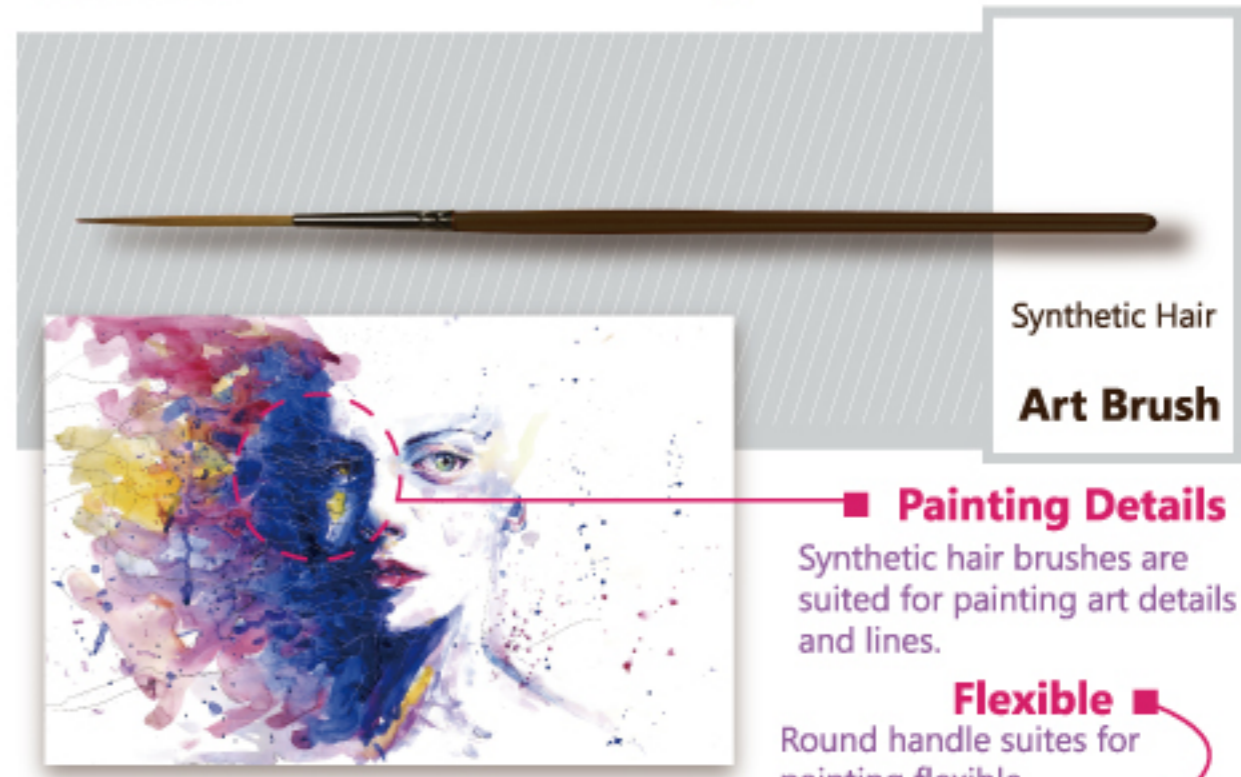

／ N5007 SERIES ／

- Synthetic Hair
- Smoky Brass Ferrule
- Short Birch Wood Handle

- Oil ●●●○○
- Acrylic ●●●●●
- Watercolor ●●●●○
- Firmness ●●○○○

N5007LXL

Medium Resilience Synthetic Hair Liner Brushes

Synthetic Hair
Art Brush

■ Painting Details

Synthetic hair brushes are suited for painting art details and lines.

■ Flexible

Round handle suits for painting flexible.

3.3cm / 1.3inch

N5007LXL #0-4 Extra long hair suits for painting longer lines, for example: long grass, long branches, hair etc.

NB5013L #0-4