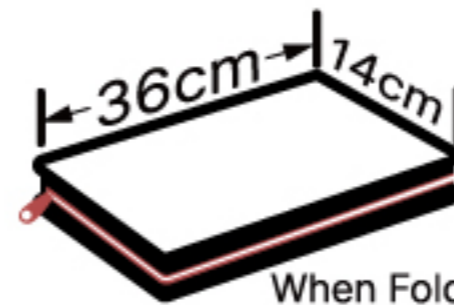

Case Details

Smooth zip
Easy to open and close

When Folded

When Opened

Brush Holder - 14.3" x 5.5" x 1.3" (when folded), 14.3" x 11.8" x 0.7" (when open)

Brush Holder - 36 x 14 x 3.5 cm (when folded), 36 x 30 x 2 cm (when open)