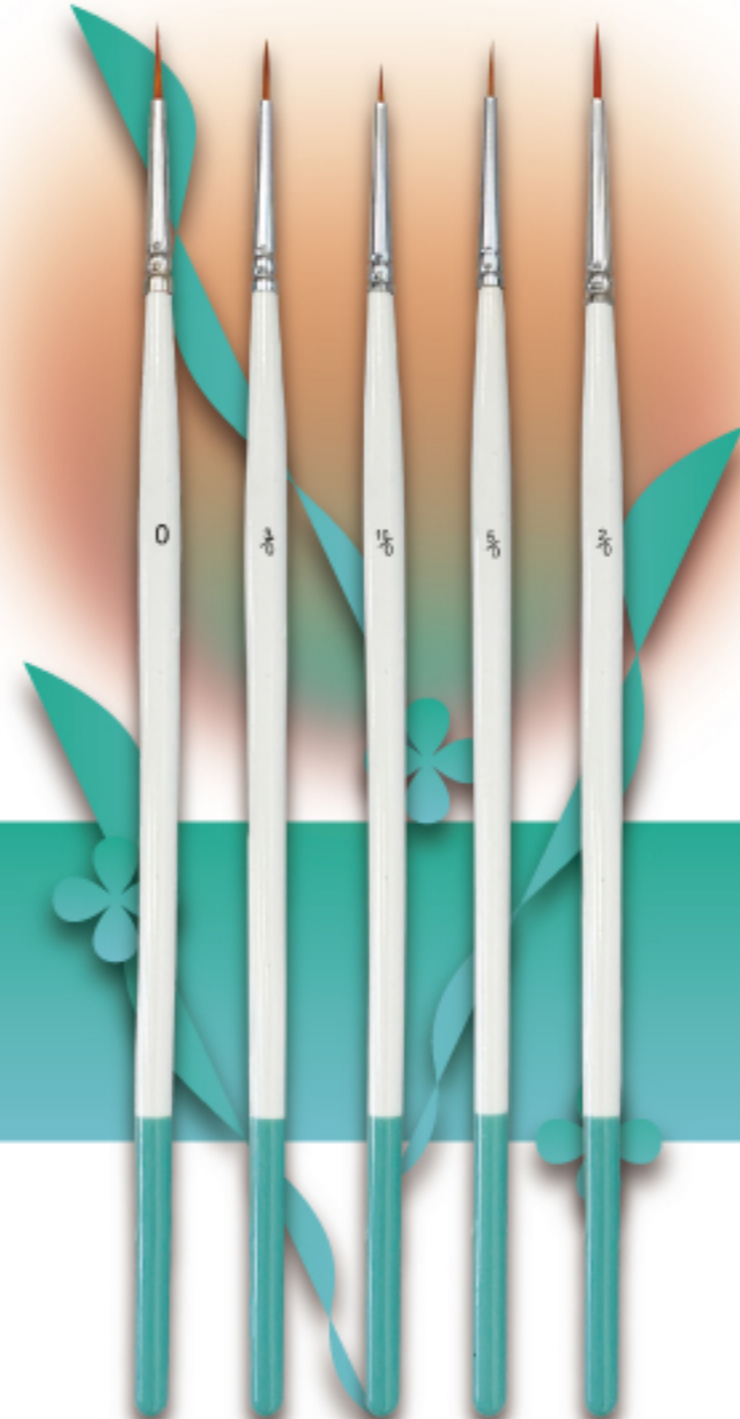

Mix Bristle Hair | Brass Ferrule

- The smallest brush kit for the modeling, nail, craft, and art painting.

5040 SERIES

Size: 10/0, 7/0, 5/0, 4/0, 3/0, 2/0, 0

Synthetic Sable Hair | Brass Ferrule

- The smallest brush kit for the modeling, nail, craft, and art painting.