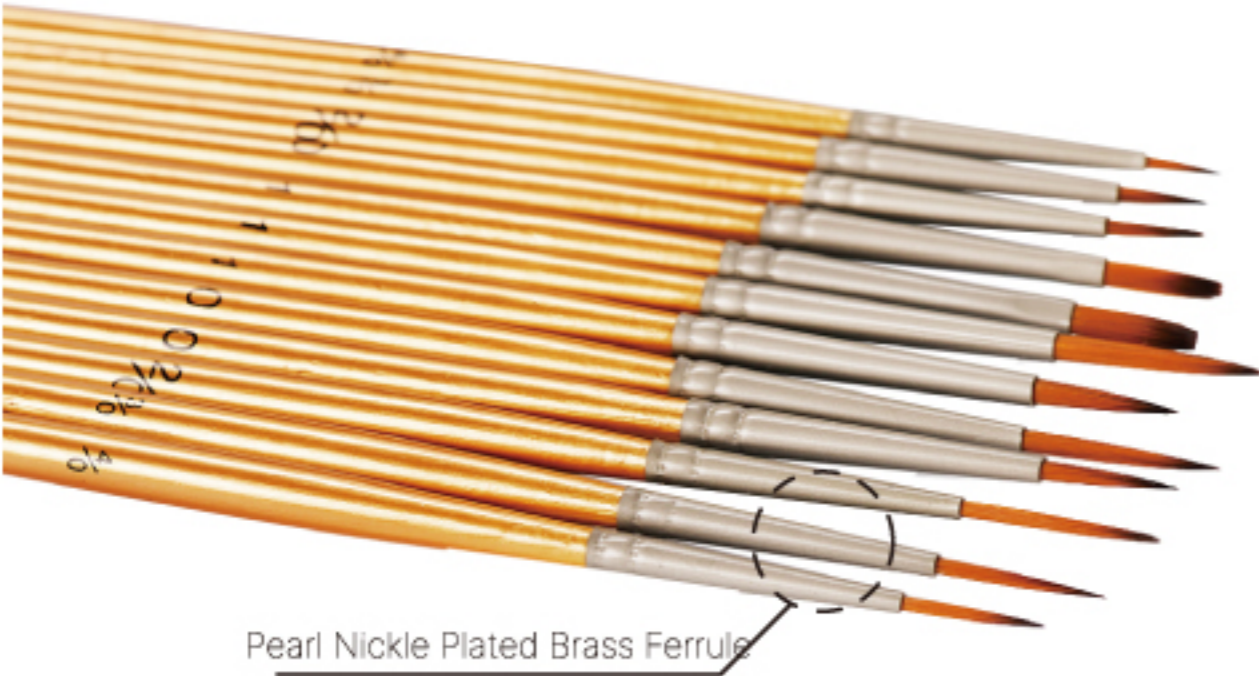

Dia of the handle ■
Big dia of the handle can balance brushes.

Paint extra long lines with extra long hair is suitable. High resilience synthetic hair is suited for painting acrylic and oil painting.

1761 SERIES

Size: Liners/F/R: #4/0-1
Media: Acrylic/Watercolor/Gouache

Miniature

- The best brush kit for the flawless execution of fine details!
- Miniature brush keep their fine tips and good resilience to detail painting.