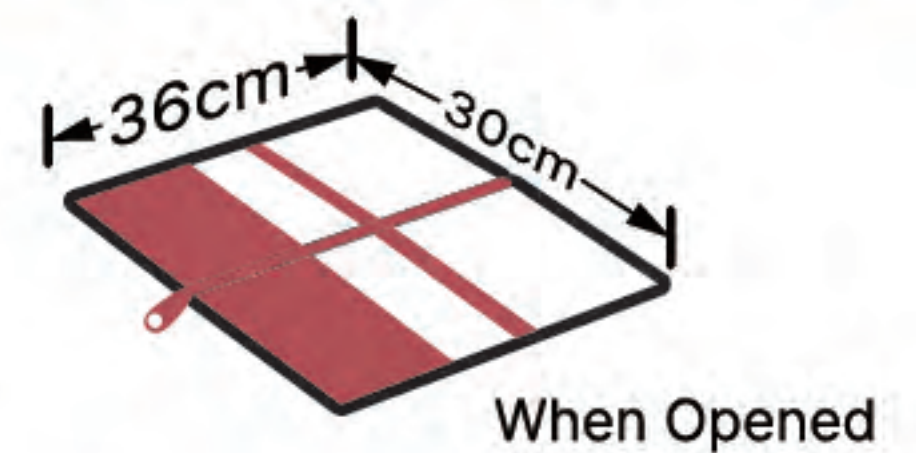

Carry Easily

Recyclable Usage

BEST SELL FOR ONLINE

Foldable Case

Big Volumen
Carry Easily

Case Details

Smooth zip
Easy to open and close

Brush Holder - 14.3" x 5.5" x 1.3" (when folded), 14.3" x 11.8" x 0.7" (when open)