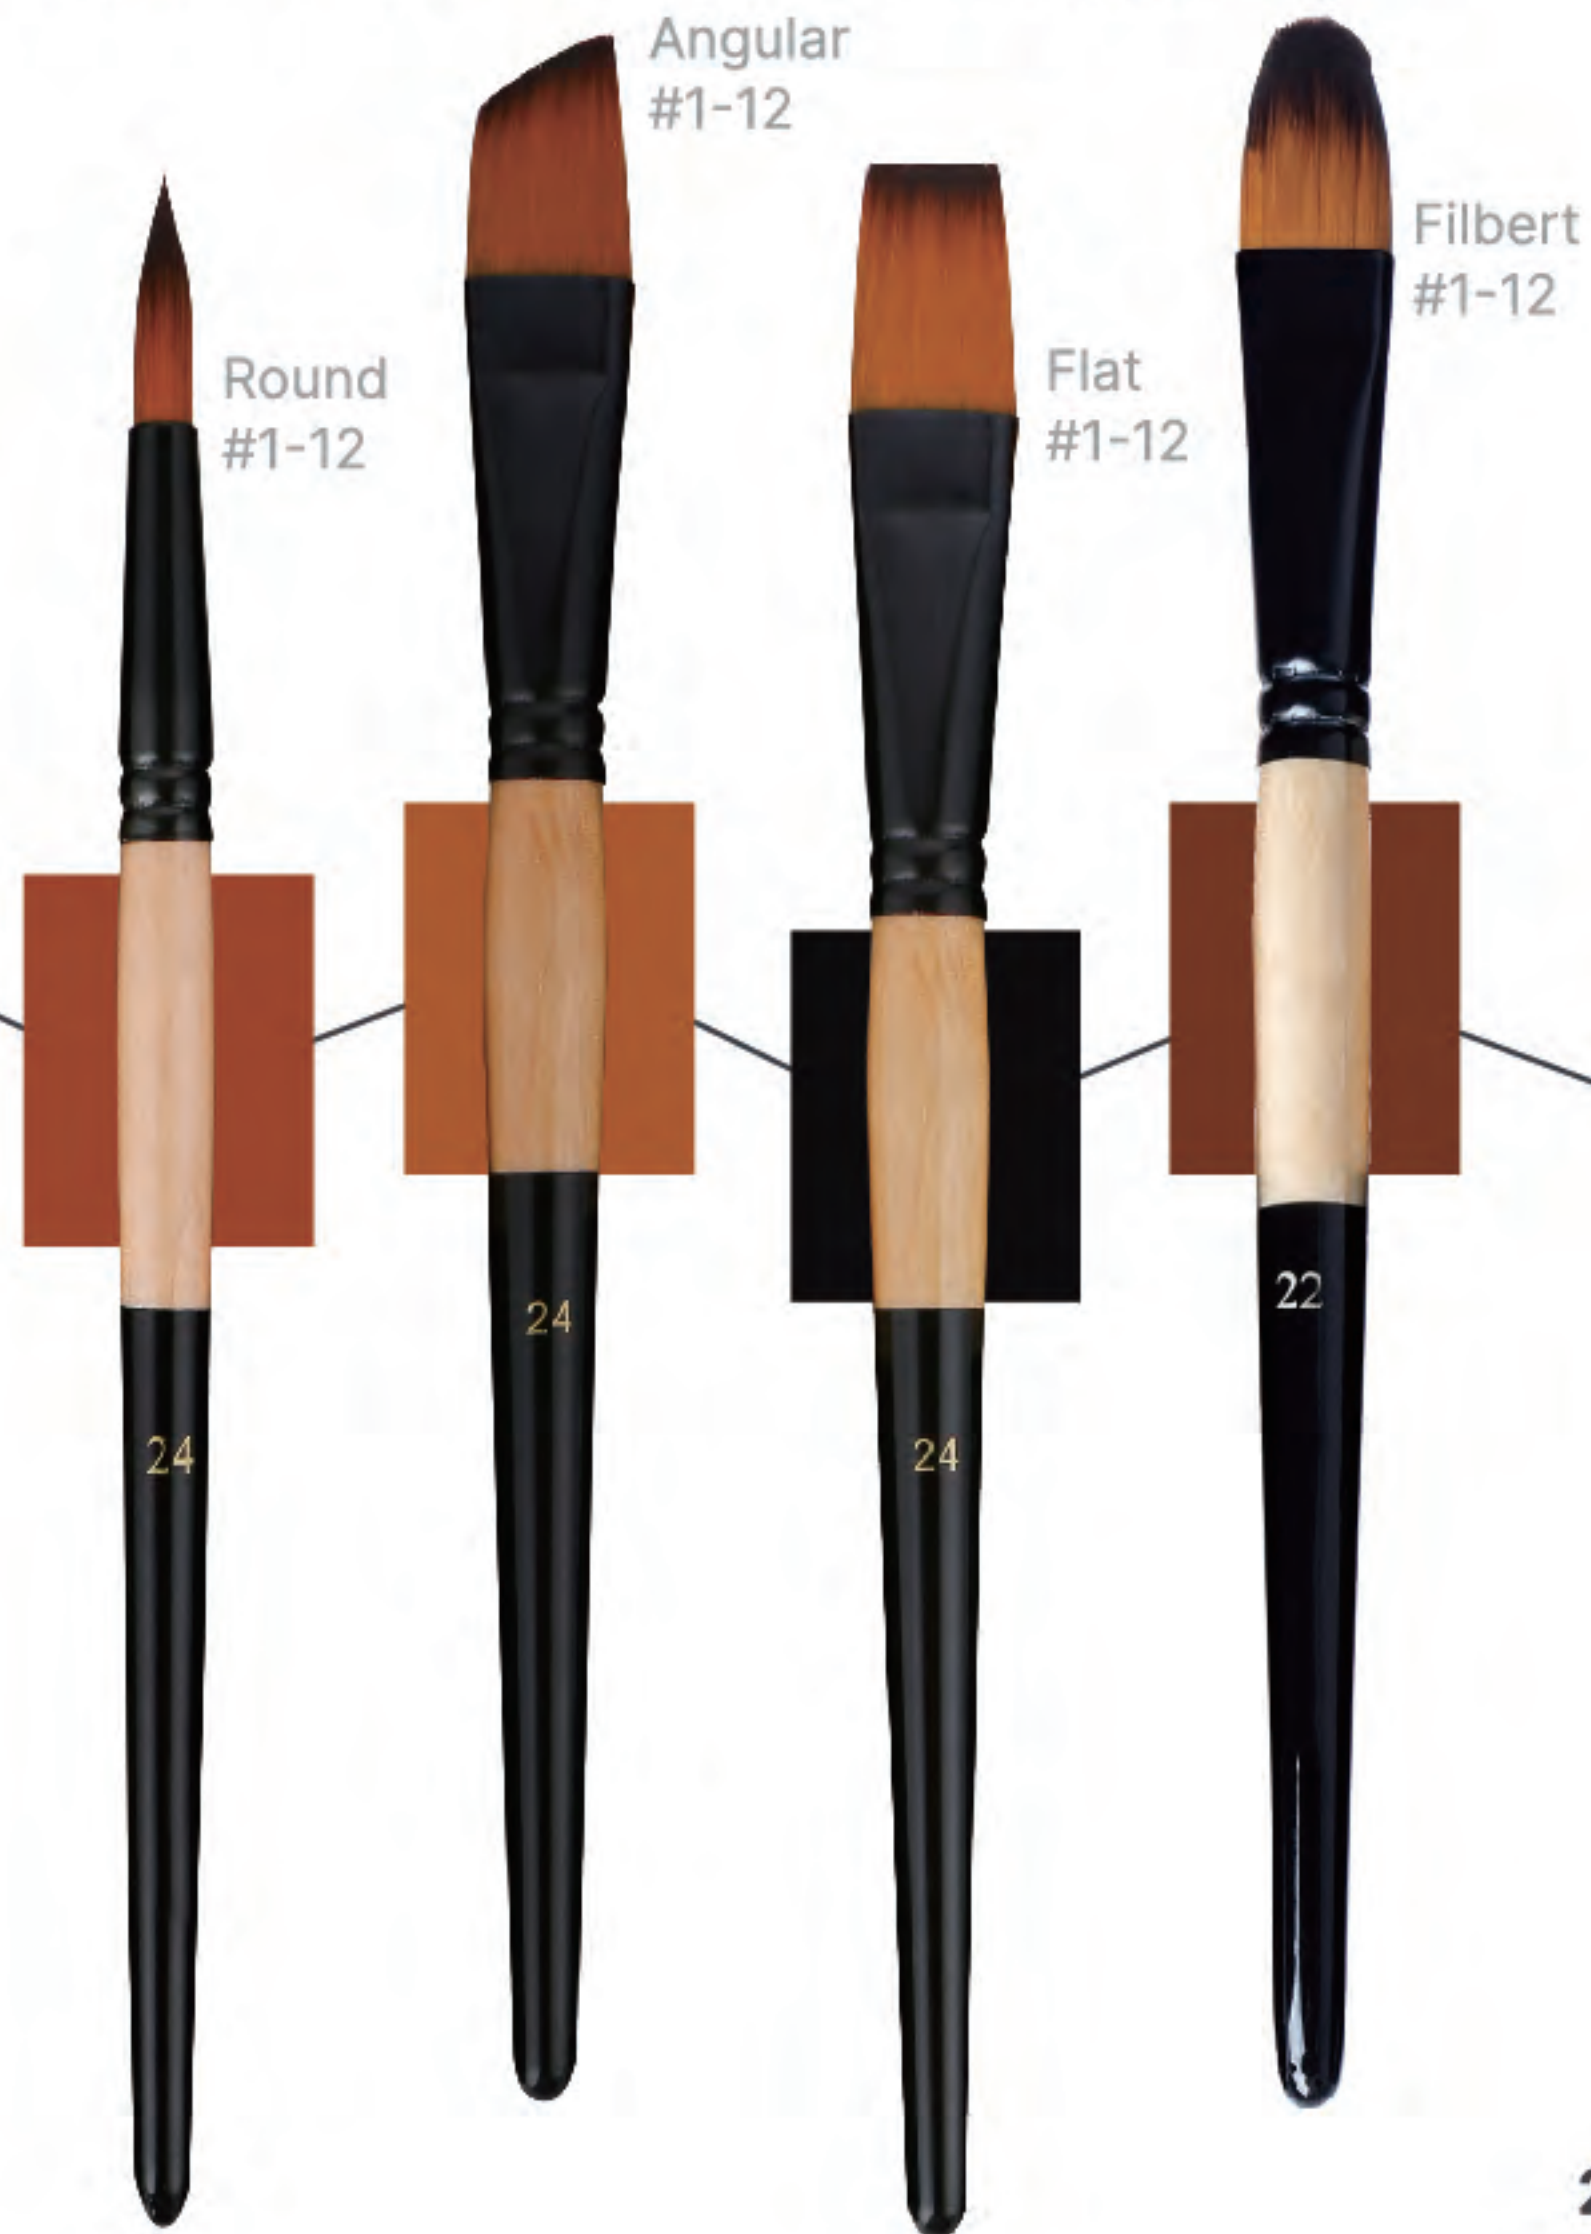

1741 SERIES

This series is very economic in professional series, the synthetic hair is suited for Acrylic painting.

- Oil ●●●○○
- Acrylic ●●●●●
- Watercolor ●●●○○
- Firmness ●●●○○

- Golden Synthetic Hair
- Silver Nickel Plated Brass Ferrule
- Long Matt Black Birchwood Handle with Orange Ring

1717 SERIES

This series is good looking in professional series, the synthetic hair is suited for Acrylic painting.

- Oil ●●●○○
- Acrylic ●●●●●
- Watercolor ●●●○○
- Firmness ●●●○○

1017 SERIES

This series is very economic in professional series, the synthetic hair is suited for Acrylic painting & watercolor & face painting.

- Oil ●●●○○
- Acrylic ●●●●●
- Watercolor ●●●○○
- Firmness ●●●○○

GB5023 SERIES

This series is very economic in professional series, the synthetic mix goat hair is suited for professional watercolor painting.