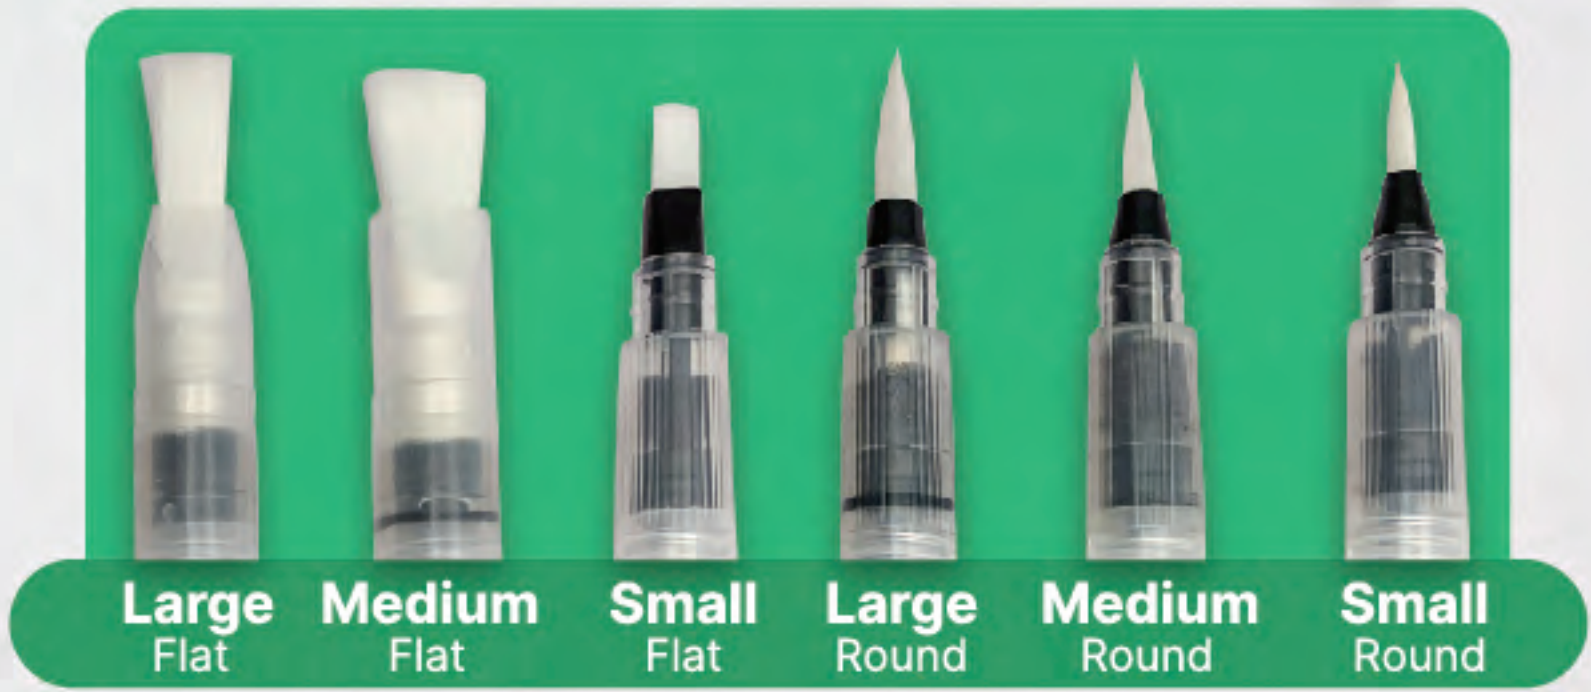

11ml

Large Round Shape

Medium Round Shape

Small Round Shape

Flat Shape

3504 SERIES

- o Synthetic Hair
- o Large Volume Water Handle

3502 SERIES

- o Synthetic Hair
- o Large White Plastic Handle

PLASTIC HANDLE SERIES

- o Colorful Synthetic Hair
- o Special Shape Handle

10
PCS

7
PCS

Color
Rhombus

Diamond

Fish
Tail