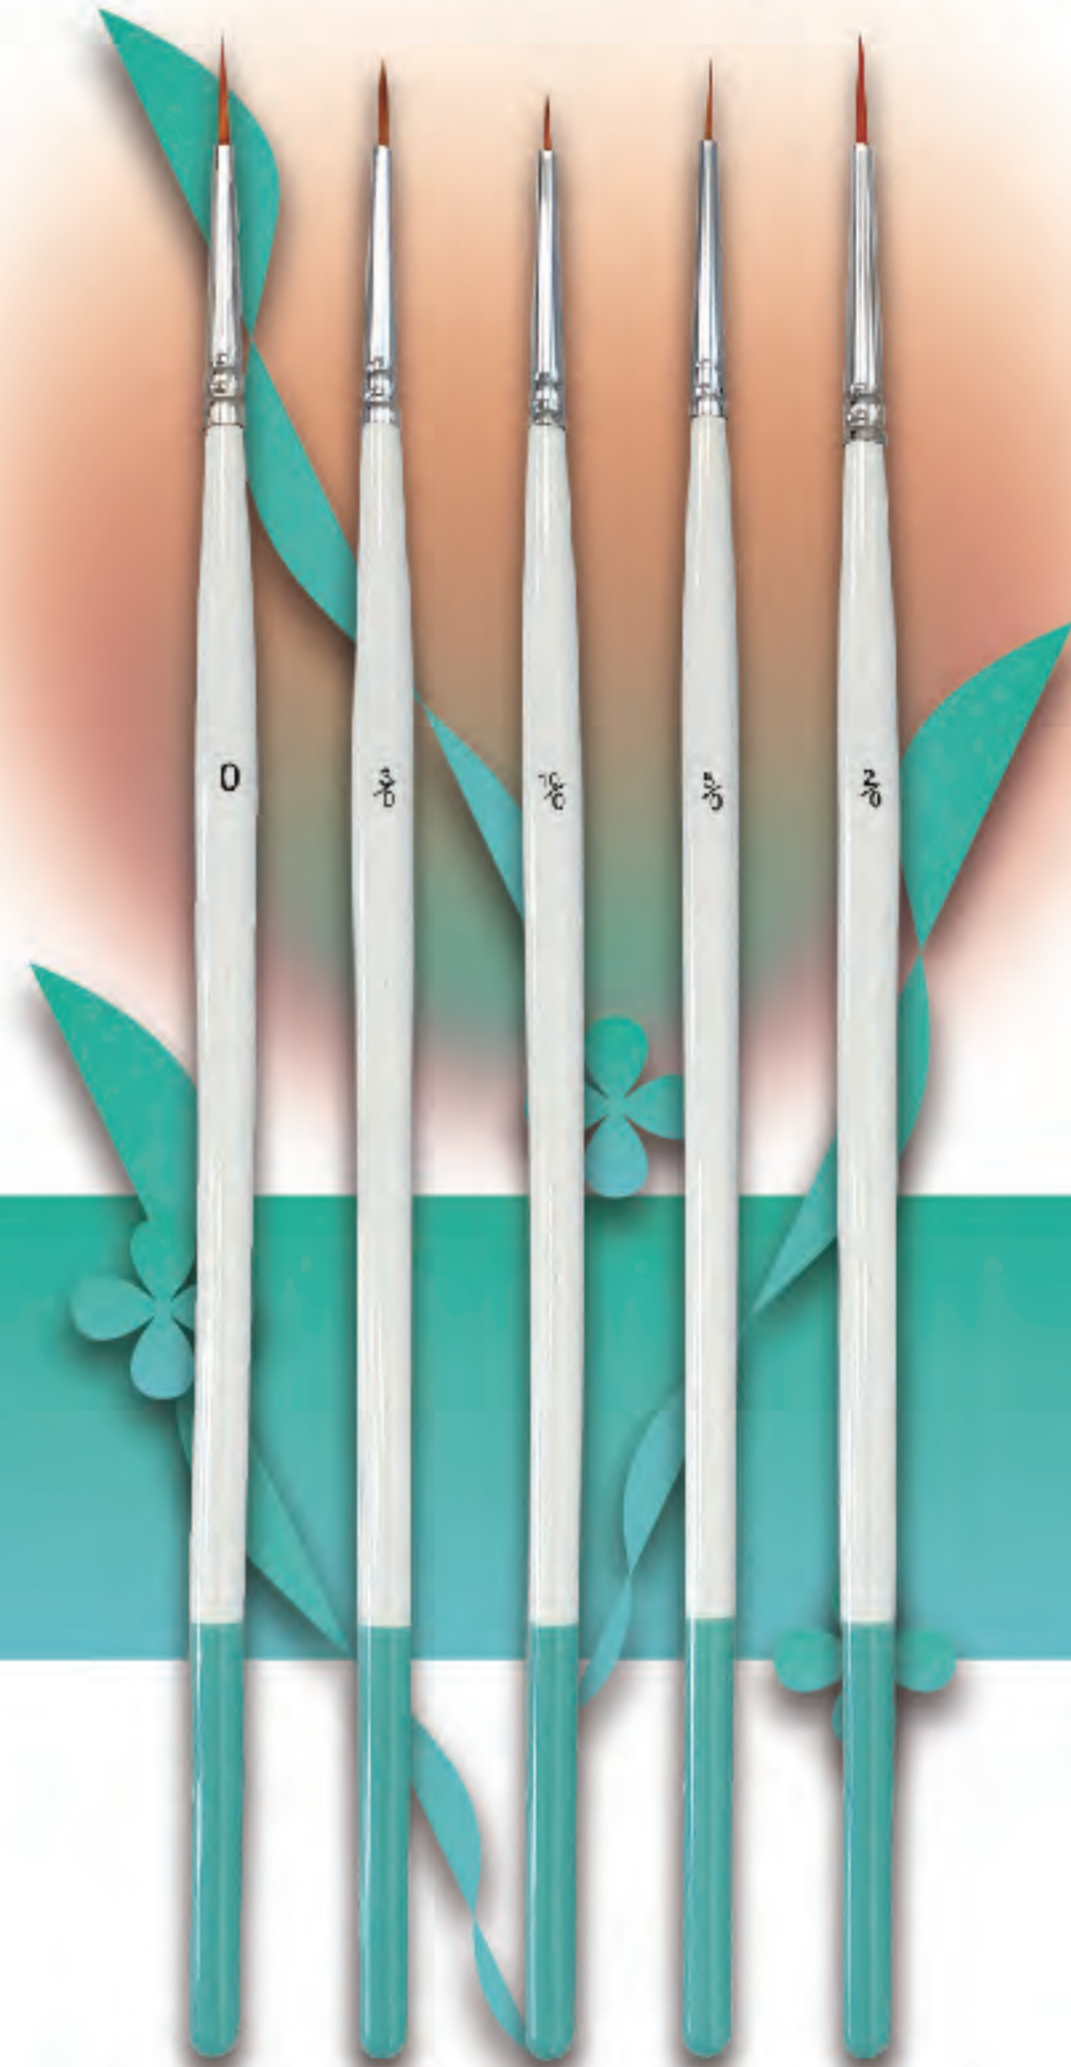

Mix Bristle Hair | Brass Ferrule

- The smallest brush kit for the modeling, nail, craft, and art painting.

5040 SERIES

Size: 10/0, 7/0, 5/0, 4/0, 3/0, 2/0, 0

Synthetic Sable Hair | Brass Ferrule

- The smallest brush kit for the modeling, nail, craft, and art painting.