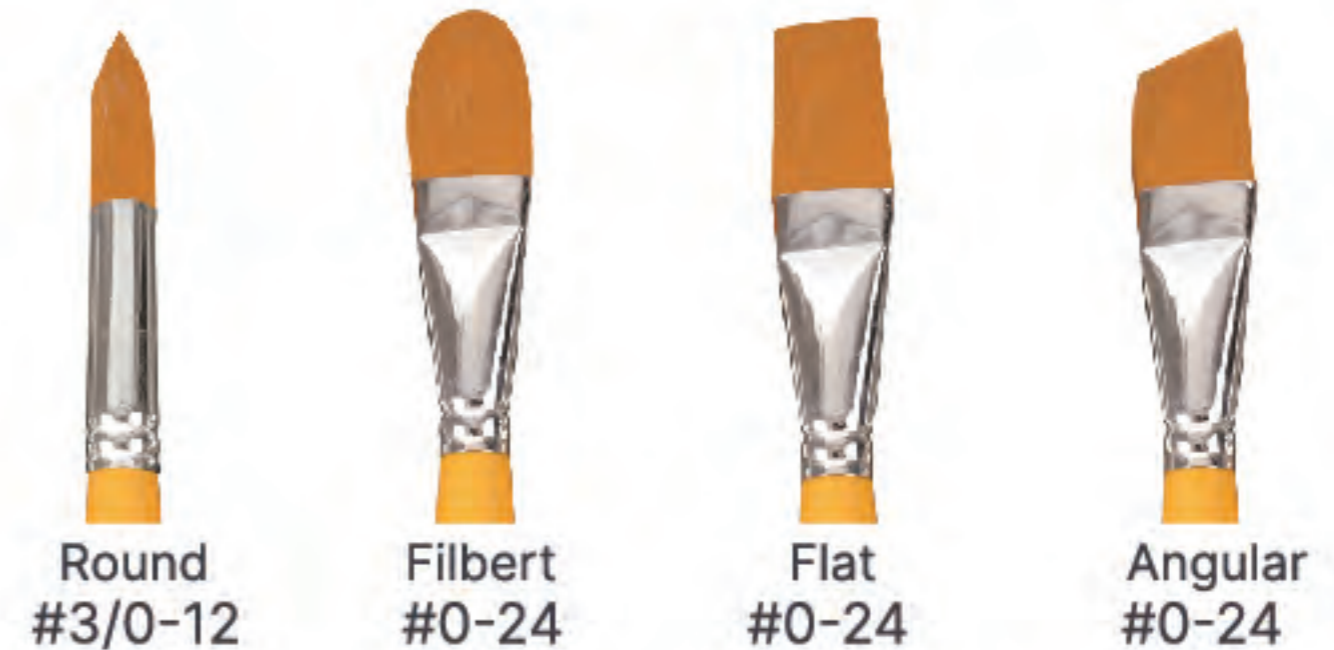

- Golden Synthetic Hair
- Silver Nickel Plated Brass Ferrule
- Long Matt Black Birchwood Handle with Orange Ring