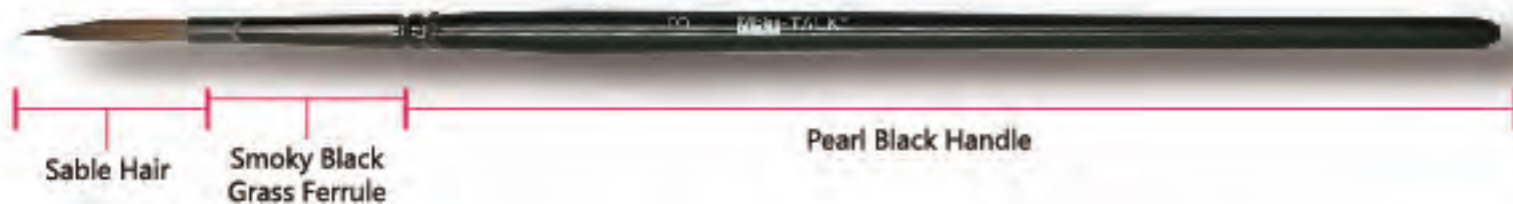

SB5008 SERIES

- Sable Hair
- Pearl Nickel Plated Brass Ferrule
- Short Birch Wood Handle

- Oil ●●●○○
- Acrylic ●●●●●
- Watercolor ●●●●●
- Firmness ●●●○○

SB5008LXL #0, #2, #4

Sable Hair Detail Brushes

■ Painting Details

Sable hair brushes are suited for painting watercolor details and lines. These have high quality and best keep shape ability.

SB5008R #3/0, #2, #4

SB5008F #3/0, #2, #4

SB5008L #3/0, #2, #4

SB5008LXL #0, #2, #4

SB5014L #0, #1, #2, #3

N5015 SERIES

- Synthetic Hair
- Smoky Brass Ferrule
- Long Birch Wood Handle

- Oil ●●●●●
- Acrylic ●●●●●
- Watercolor ●○○○○
- Firmness ●●●●●

N5015LXL #2, #4, #6, #8, #10

High Resilience Synthetic Hair Liner Brushes

■ Painting Details

High resilience synthetic hair brushes suits for painting acrylic and oil painting lines.

Dia of the handle ■ Big dia of the handle can balance brushes.

Paint extra long lines with extra long hair is suitable. High resilience synthetic hair is suited for painting acrylic and oil painting.