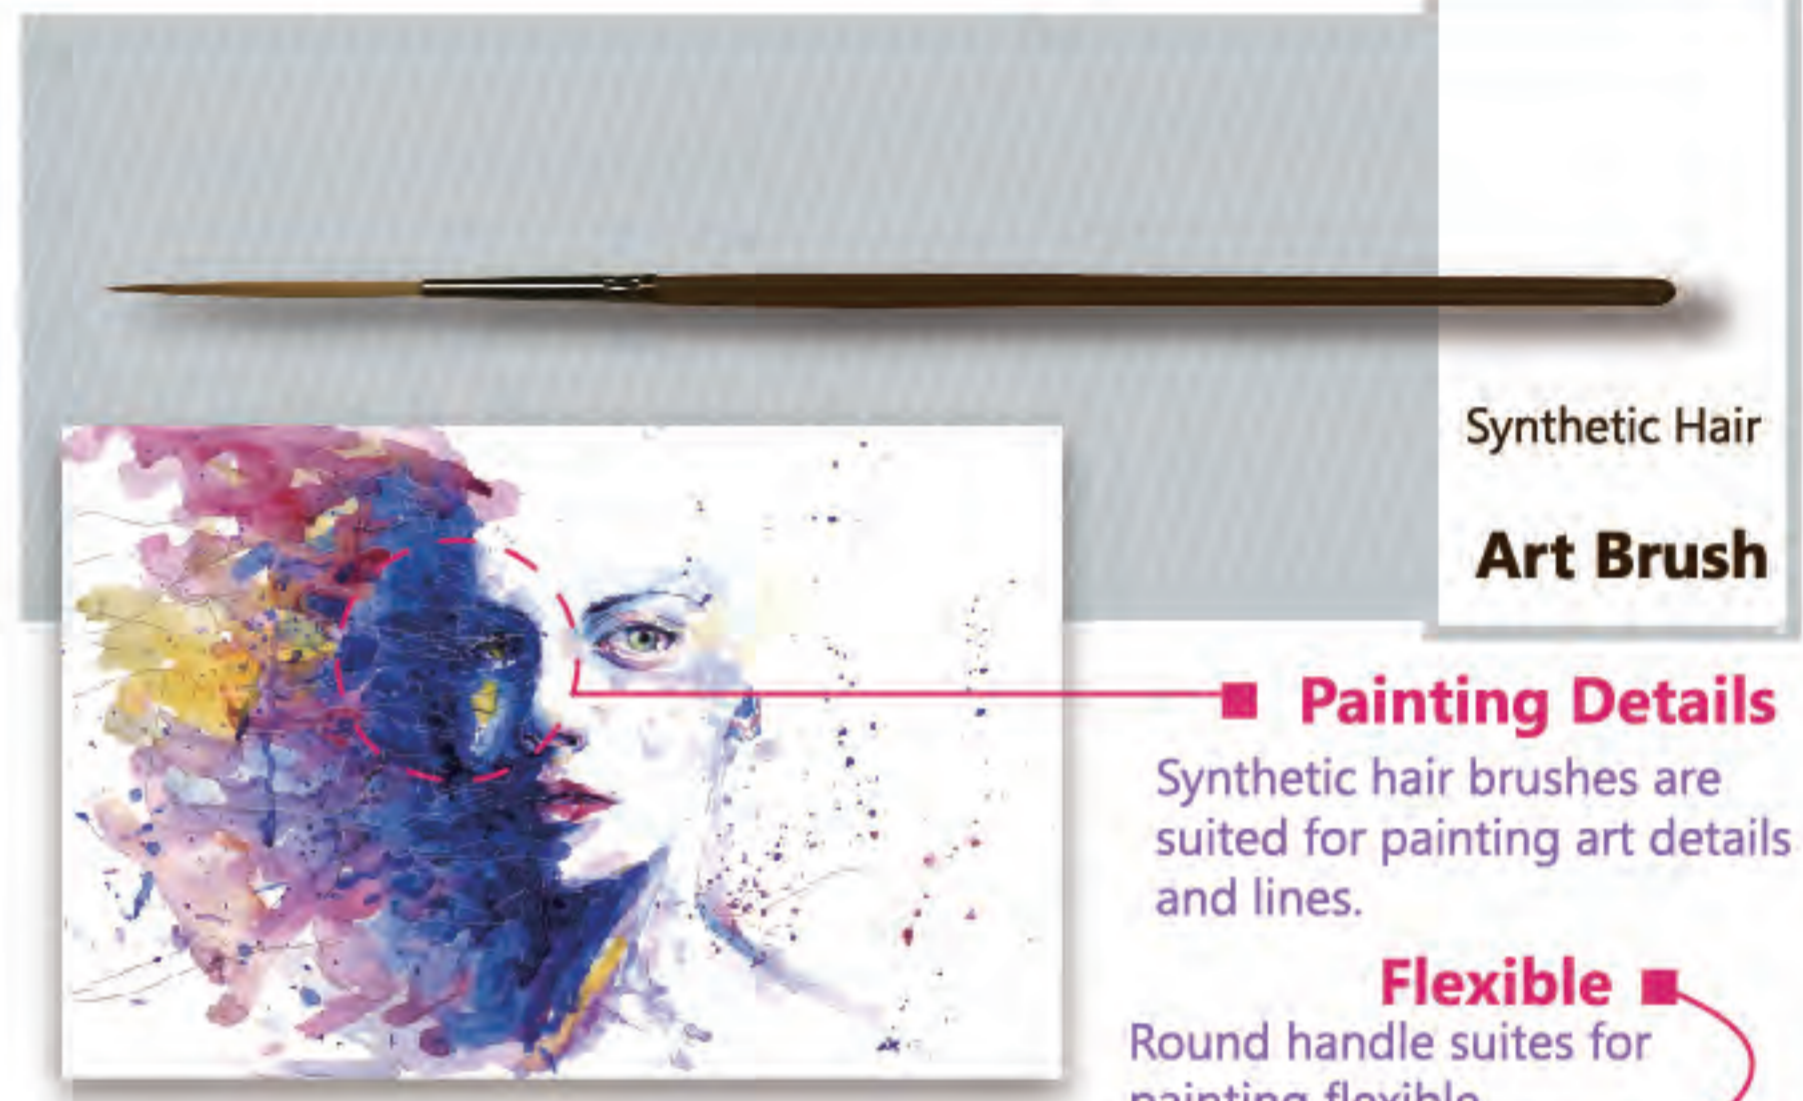

Synthetic Hair
Art Brush