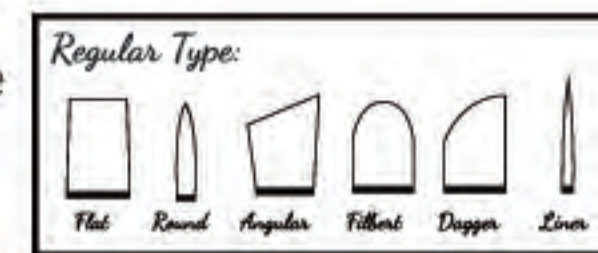

Bicolor Synthetic Hair

Media: Face and Nail Paint/Acrylic /Watercolor/Gouache/Tempera
Ferrule: Black Aluminum Ferrule
Handle: Short Handle