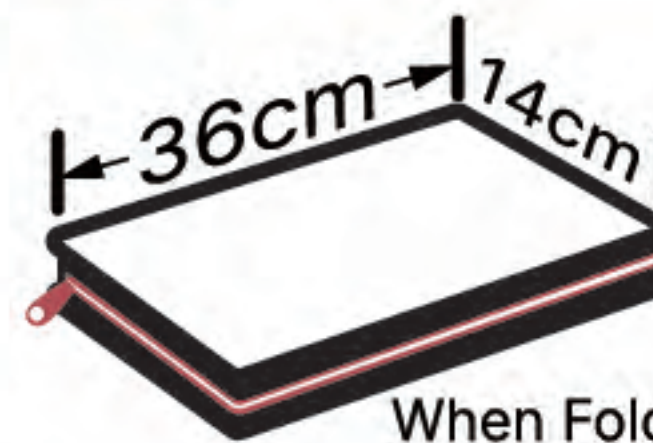

Carry Easily

Recyclable Usage

BEST SELL FOR ONLINE

Foldable Case

Big Volumen
Carry Easily

Case Details

Smooth zip
Easy to open and close

Brush Holder - 14.3" x 5.5" x 1.3" (when folded), 14.3" x 11.8" x 0.7" (when open)

Brush Holder - 36 x 14 x 3.5 cm (when folded), 36 x 30 x 2 cm (when open)

BEST SELL FOR ONLINE

2391 SERIES

- Synthetic Hair
- Wooden Handle with OPP Bag

Blue Series

Purple Series

Black Series

BEST SELL FOR ONLINE