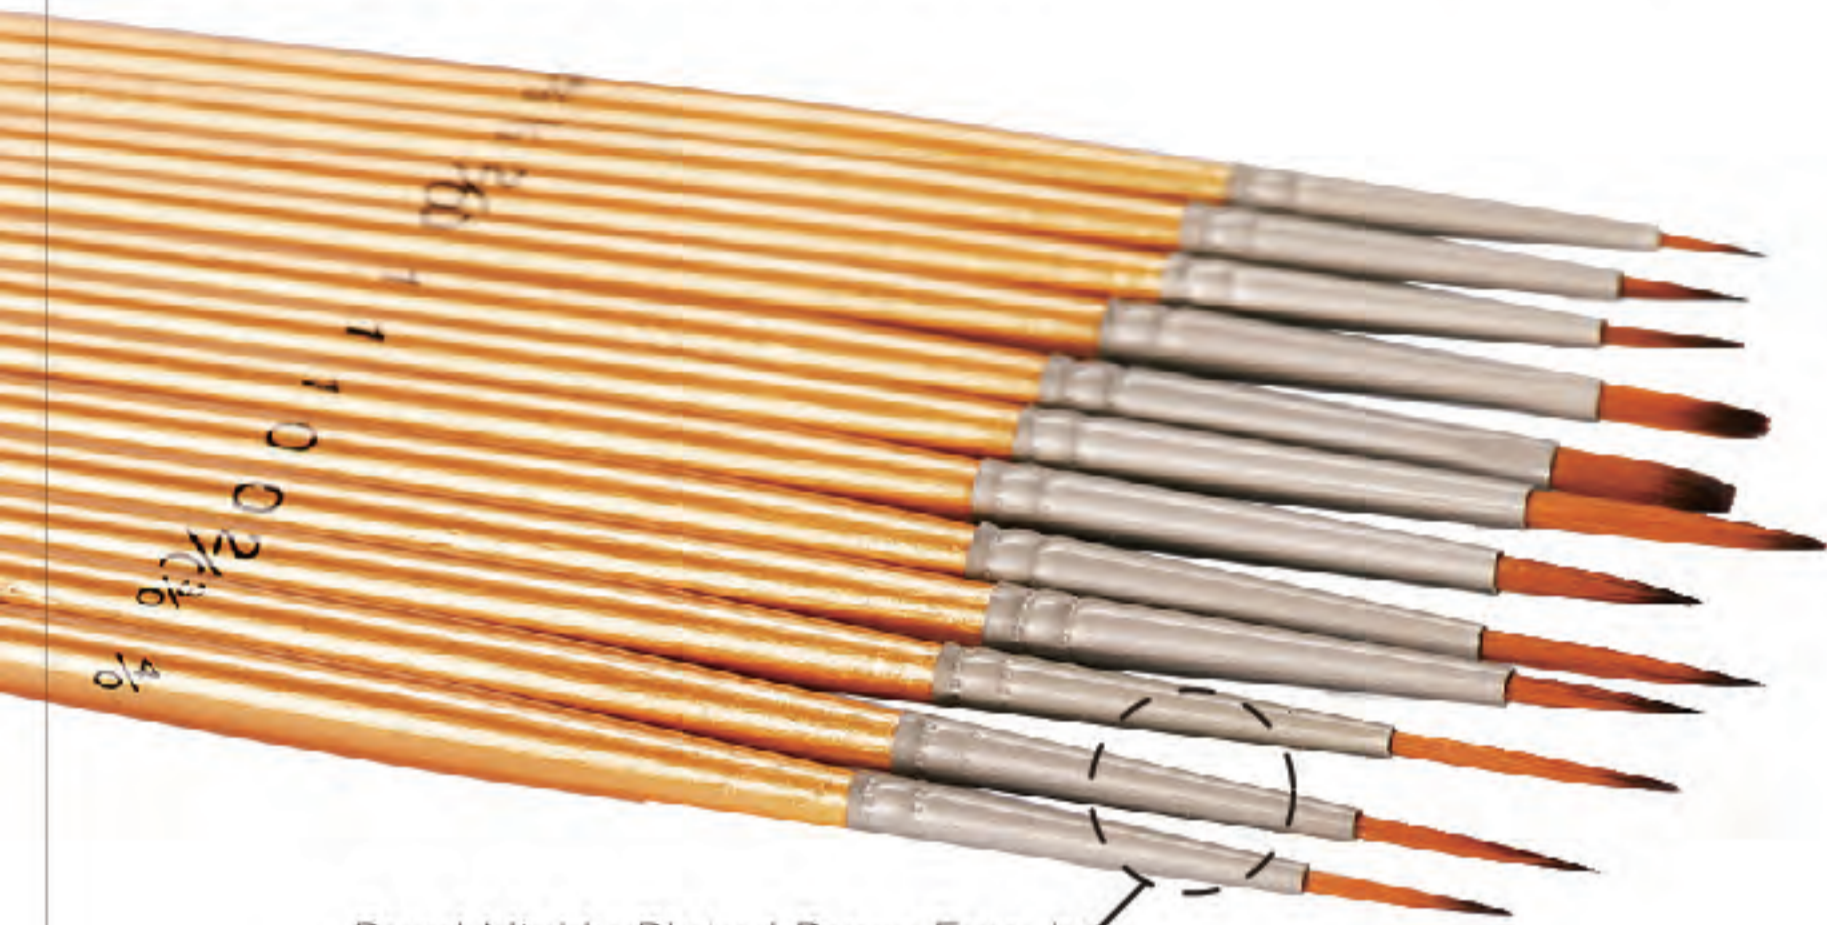

1761 SERIES

Size: Liners/F/R: #4/0-1
Media: Acrylic/Watercolor/Gouache

Miniature

Pearl Nickle Plated Brass Ferrule