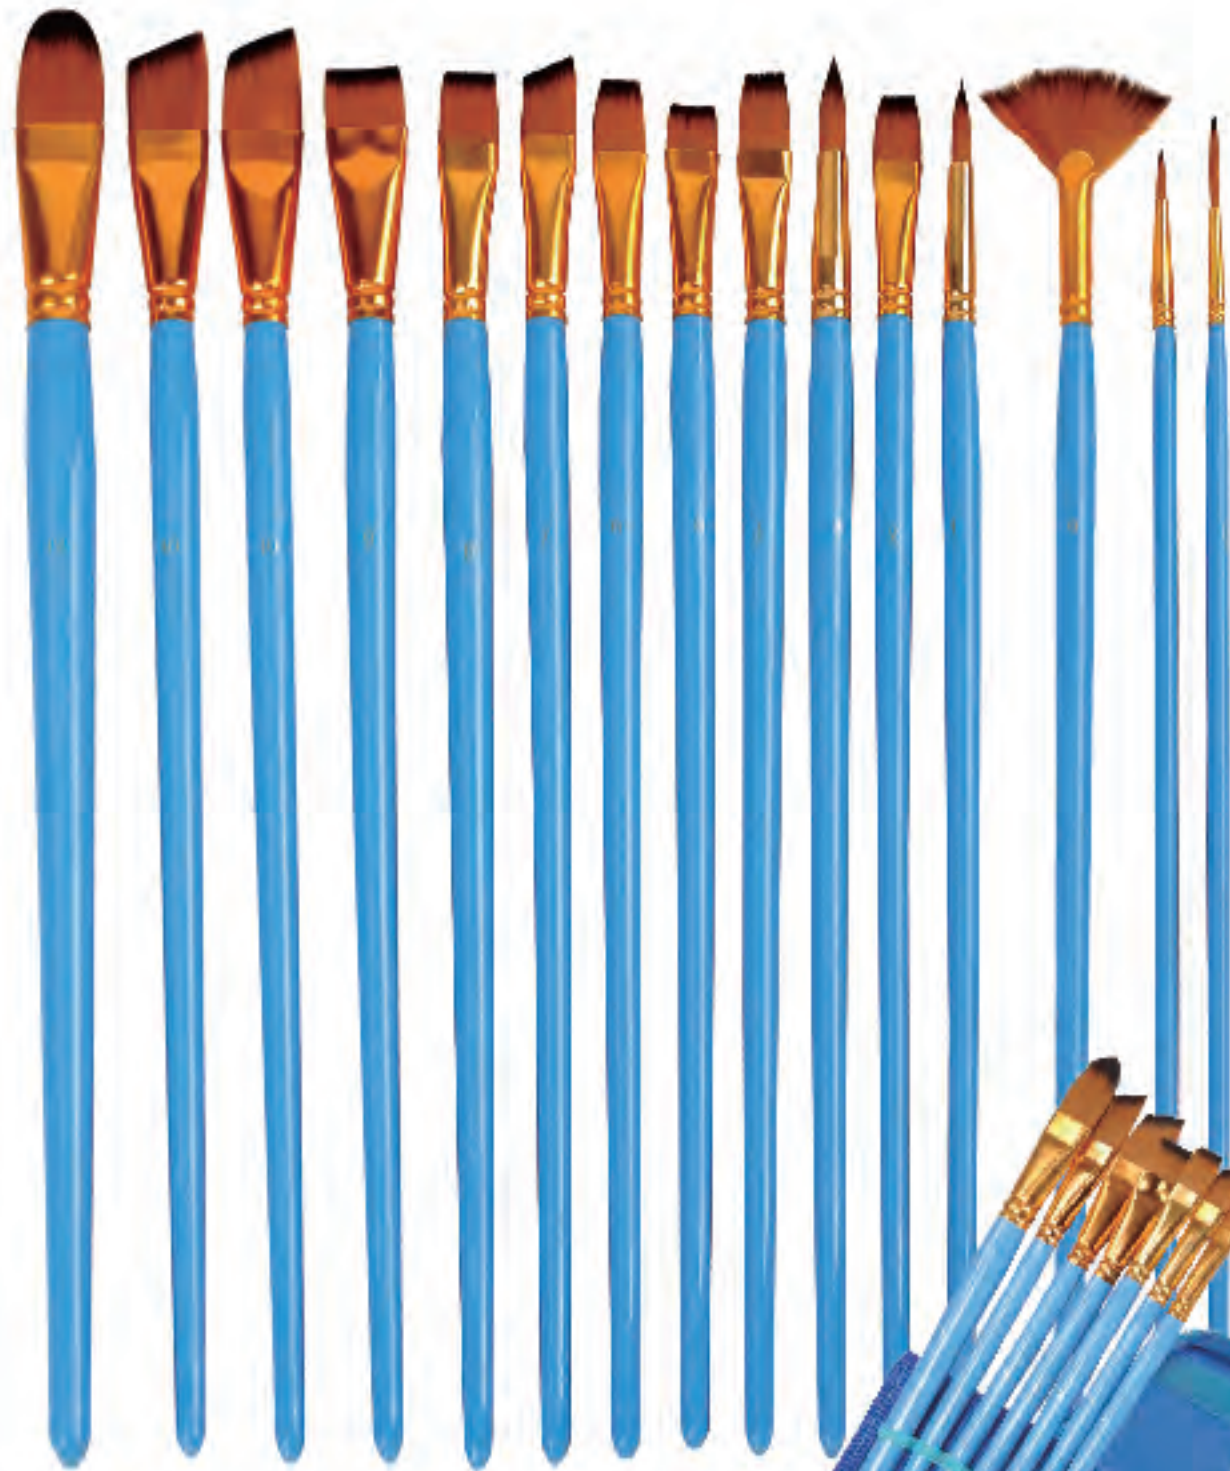

If you have your own shop, beautiful and well-organized display will give clients a favorable impression.

Magnet Brushes can arrange many combination shapes to make your shop more fun and vitality. This product has growth space, we are study for let brushes stand on the every side of shelf.

After painting, you can dry your brushes with Magnet Brushes shelf. And these product will make your workplace clean in prefect order.

Large Size

Small Size

BEST SELL FOR ONLINE

1728 SERIES

- o Synthetic Hair
- o Wooden Handle with Canvas Bag

Carry Easily

Recyclable Usage

BEST SELL FOR ONLINE

Foldable Case

Big Volumen
Carry Easily

Case Details

Smooth zip
Easy to open and close

Brush Holder - 14.3" x 5.5" x 1.3" (when folded), 14.3" x 11.8" x 0.7" (when open)